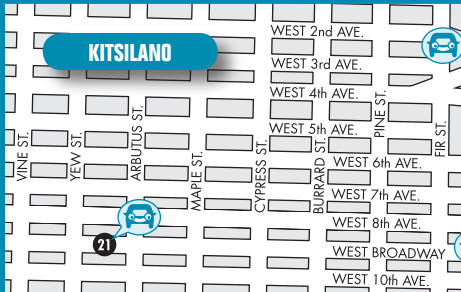

Choose a Safer Parking Lot

www.saferparkingvancouver.com

See reverse side for locations

DOWNTOWN

KITSILANO

GRANVILLE ISLAND

KITSILANO

OAKRIDGE

Choose from these Safer Parking Lots

- 1 817 Denman St. (Diamond Parking)
- 2 Capers Market, 1675 Robson St. (Diamond Parking)
- 3 Westin Bayshore Central Parkade, 1675 Bayshore Dr. (Managed by Westin)
- 4 Westin Bayshore Main Parkade, 1620 Bayshore Dr. (Managed by Westin)
- 5 1420 W. Georgia St. (Diamond Parking)
- 6 Pacific Palisades Hotel (Diamond Parking)
- 7 1131 – 1151 Haro St. (In rear alley, Diamond Parking)
- 8 1034 -1040 Robson St. (In rear alley, Diamond Parking)
- 9 Bentall Centre, 540 Thurlow St. (Advanced Parking)
- 10 Bentall Centre, 1040 W. Pender St. (Advanced Parking)
- 11 Bentall Centre, 550 Burrard St. (Advanced Parking)
- 12 999 West Hastings St. Axa Building (Owned by Polaris Realty, managed by Impark)
- 13 900 West Cordova St. (EasyPark)
- 14 777 Dunsmuir St. (EasyPark)
- 15 500 West Cordova St. Harbour Centre (Owned by Polaris Realty, managed by Impark)
- 16 450 West Cordova St., Harbour Centre (Owned by Polaris Realty, managed by Impark)
- 17 160 Water St. (EasyPark)
- 18 701 West Georgia St. (EasyPark)
- 19 933 Seymour St. (Diamond Parking)
- 20 1505 Mariners Walk (Diamond Parking)
- 21 2150 West Broadway (Diamond Parking)
- 22 1495 West 8th Ave (Diamond Parking)
- 23 1154 West Broadway (Diamond Parking)
- 24 2012 McDonald St. (Diamond Parking)
- 25 Jewish Community Centre 950 W. 41st Ave (Diamond Parking)