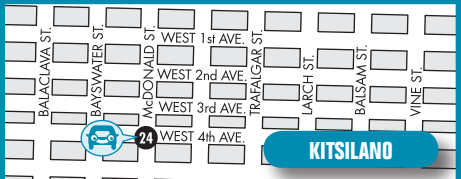

Choose a Safer Parking Lot

www.saferparkingvancouver.com

See reverse side for locations

DOWNTOWN

KITSILANO

GRANVILLE ISLAND

KITSILANO

OAKRIDGE

Choose from these Safer Parking Lots

- 1 817 Denman St. (Diamond Parking)
- 2 Capers Market, 1675 Robson St. (Diamond Parking)
- 3 Westin Bayshore Central Parkade, 1675 Bayshore Dr. (Managed by Westin)
- 4 Westin Bayshore Main Parkade, 1620 Bayshore Dr. (Managed by Westin)
- 5 1420 W. Georgia St. (Diamond Parking)
- 6 Pacific Palisades Hotel (Diamond Parking)
- 7 1131 – 1151 Haro St. (In rear alley, Diamond Parking)
- 8 1034 -1040 Robson St. (In rear alley, Diamond Parking)
- 9 Bentall Centre, 540 Thurlow St. (Advanced Parking)
- 10 Bentall Centre, 1040 W. Pender St. (Advanced Parking)
- 11 Bentall Centre, 550 Burrard St. (Advanced Parking)
- 12 999 West Hastings St. Axa Building (Owned by Polaris Realty, managed by Impark)
- 13 900 West Cordova St. (EasyPark)
- 14 777 Dunsmuir St. (EasyPark)
- 15 500 West Cordova St. Harbour Centre (Owned by Polaris Realty, managed by Impark)
- 16 450 West Cordova St., Harbour Centre (Owned by Polaris Realty, managed by Impark)
- 17 160 Water St. (EasyPark)
- 18 701 West Georgia St. (EasyPark)
- 19 933 Seymour St. (Diamond Parking)
- 20 1505 Mariners Walk (Diamond Parking)
- 21 2150 West Broadway (Diamond Parking)
- 22 1495 West 8th Ave (Diamond Parking)
- 23 1154 West Broadway (Diamond Parking)
- 24 2012 McDonald St. (Diamond Parking)
- 25 Jewish Community Centre 950 W. 41st Ave (Diamond Parking)